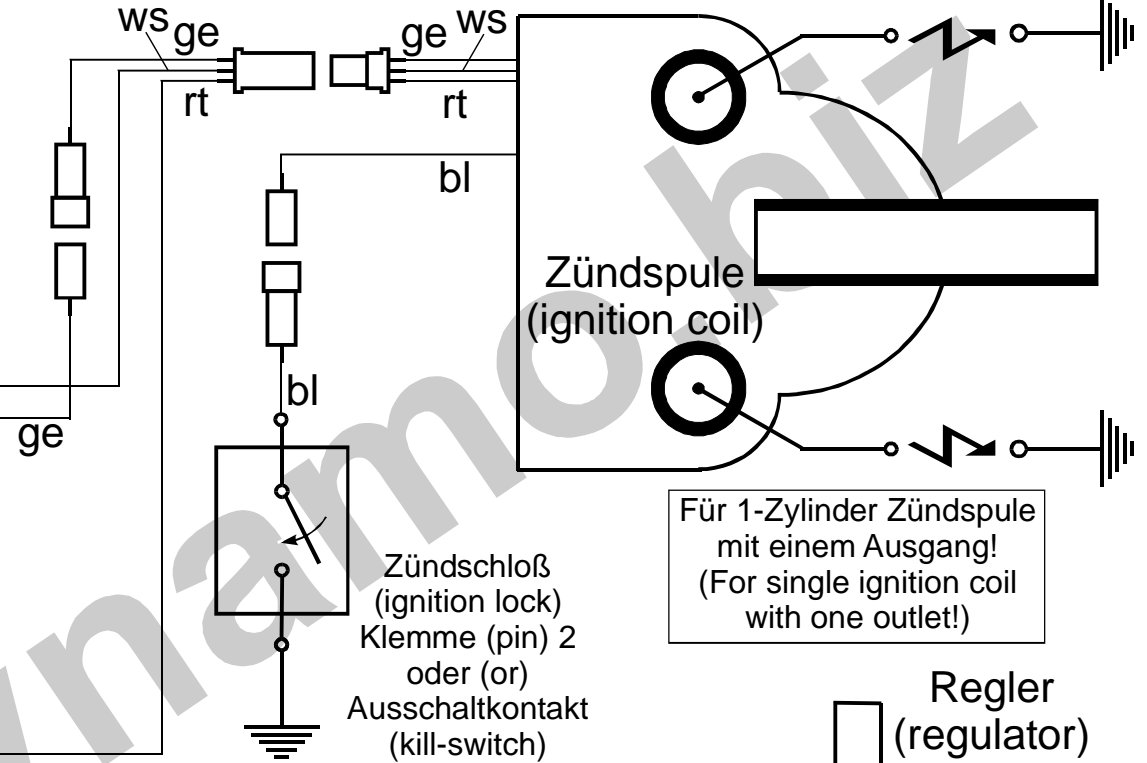

Schaltplan 72xk12 (wiring diagram)

Lichtmaschine
(generator)

Für 1-Zylinder Zündspule
mit einem Ausgang!
(For single ignition coil
with one outlet!)

- Kabelfarben
(wiring colours):
- bl = blau (blue)
 - br = braun (brown)
 - ge = gelb (yellow)
 - gn = grün (green)
 - gr = grau (grey)
 - rt = rot (red)
 - sw = schwarz (black)
 - ws = weiß (white)