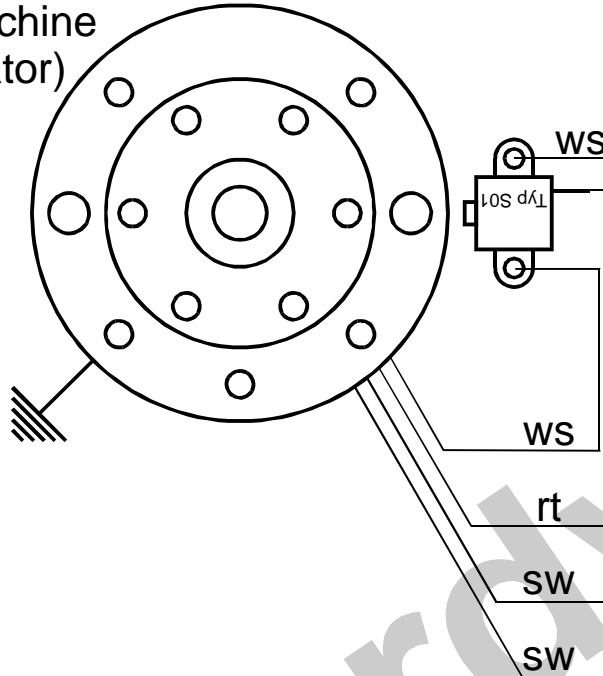

Schaltplan 72xk12 (wiring diagram)

Lichtmaschine
(generator)

Für 1-Zylinder Zündspule
mit einem Ausgang!
(For single ignition coil
with one outlet!)

- Kabelfarben
(wiring colours):
- bl = blau (blue)
 - br = braun (brown)
 - ge = gelb (yellow)
 - gn = grün (green)
 - gr = grau (grey)
 - rt = rot (red)
 - sw = schwarz (black)
 - ws = weiß (white)