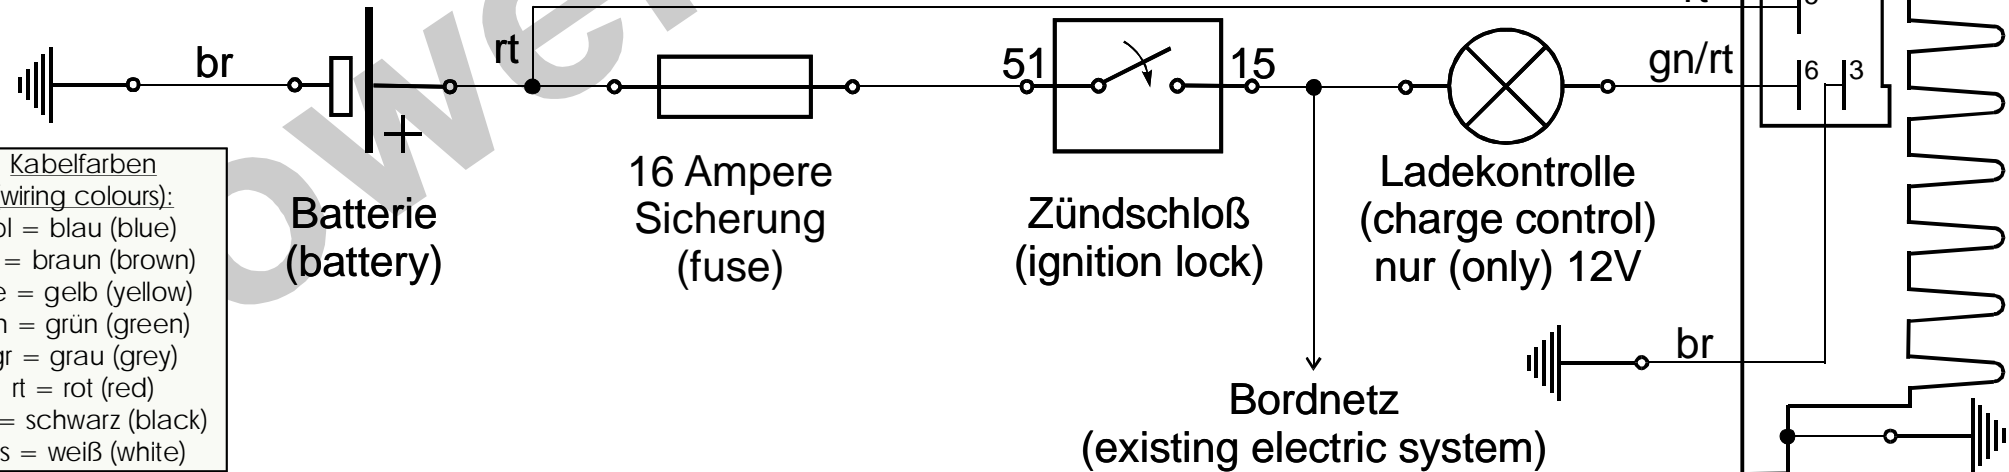

Schaltplan 72xk12 (wiring diagram)

Lichtmaschine
(generator)

Für 1-Zylinder Zündspule
mit einem Ausgang!
(For single ignition coil
with one outlet!)

- Kabelfarben
(wiring colours):
- bl = blau (blue)
 - br = braun (brown)
 - ge = gelb (yellow)
 - gn = grün (green)
 - gr = grau (grey)
 - rt = rot (red)
 - sw = schwarz (black)
 - ws = weiß (white)